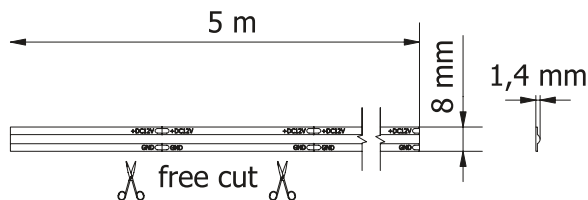

LED rasvjeta - 24V trake i napajanje

FREE CUT - traka se reže na bilo kojoj poziciji

EASY KLIK - spajanje na napajanje na mini AMP priključak