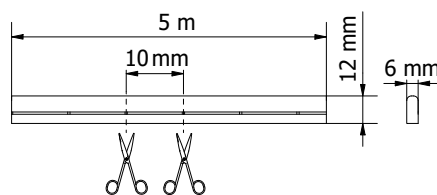

Artikl	Naziv	MJ
THLEDNEONFLEXHB	LED NEON flex 12V, hladno bijela, vodootporna, 30W, 8mm, 5m	KOM
THLEDNEONFLEXNB	LED NEON flex 12V, neutralno bijela, vodootporna, 30W, 8mm, 5m	KOM
THLEDNEONFLEXTB	LED NEON flex 12V, toplo bijela, vodootporna, 30W, 8mm, 5m	KOM
THLEDNEONFLEXMK	Montažna kopča LED NEON flex 6x12 (2kom/kpl)	KPL
THLEDNEONFLEXZK	Završna kapica LED NEON flex (2kom/kpl)	KPL