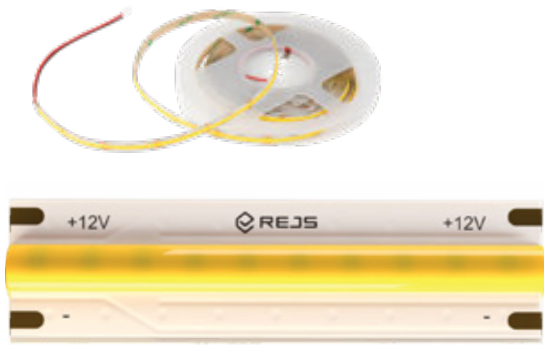

Artikl	Naziv	Mj	karatkeristike
RJLEDCOB60-HB	Shine Led traka COB , hladno bijela, 60W,IP20, 8mm, 5 m, 12V	KOM	IP20, 12VDC, 1350lm/m, COB LED/m, 12W/m
RJLEDCOB60-N	Shine Led traka COB , neutralno bijela, 60W, IP20, 8mm, 5 m, 12V	KOM	IP20, 12VDC, 1350lm/m, COB LED/m, 12W/m
RJLEDCOB60-TB	Shine Led traka COB , toplo bijela, 60W,IP20, 8mm, 5 m, 12V	KOM	IP20, 12VDC, 1350lm/m, COB LED/m, 12W/m