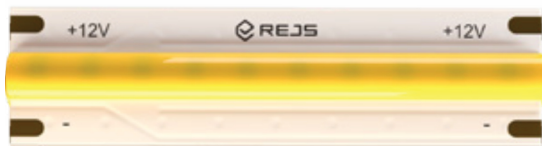

Artikl	Naziv	MJ	karakteristike
RJLEDCOB40-HB	Shine Led traka COB , hladno bijela, 40W, IP20, 8mm, 5 m, 12V	KOM	IP20, 12VDC, 800lm/m, COB LED/m, 8W/m
RJLEDCOB40-N	Shine Led traka COB , neutralno bijela, 40W, IP20, 8mm, 5 m, 12V	KOM	IP20, 12VDC, 800lm/m, COB LED/m, 8W/m
RJLEDCOB40-TB	Shine Led traka COB , toplo bijela, 40W, IP20, 8mm, 5 m, 12V	KOM	IP20, 12VDC, 800lm/m, COB LED/m, 8W/m