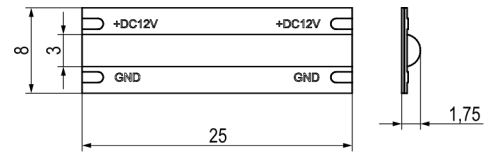

Artikl	Naziv	Mj	karatkeristike
RJLEDCOB60-HB	Shine Led traka COB , hladno bijela, 60W,IP20, 8mm, 5 m, 12V	KOM	IP20, 12VDC, 1350lm/m, COB LED/m, 12W/m
RJLEDCOB60-N	Shine Led traka COB , neutralno bijela, 60W, IP20, 8mm, 5 m, 12V	KOM	IP20, 12VDC, 1350lm/m, COB LED/m, 12W/m
RJLEDCOB60-TB	Shine Led traka COB , toplo bijela, 60W,IP20, 8mm, 5 m, 12V	KOM	IP20, 12VDC, 1350lm/m, COB LED/m, 12W/m