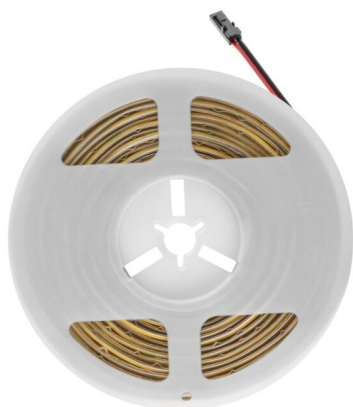

LED rasvjeta - 24V trake i napajanje